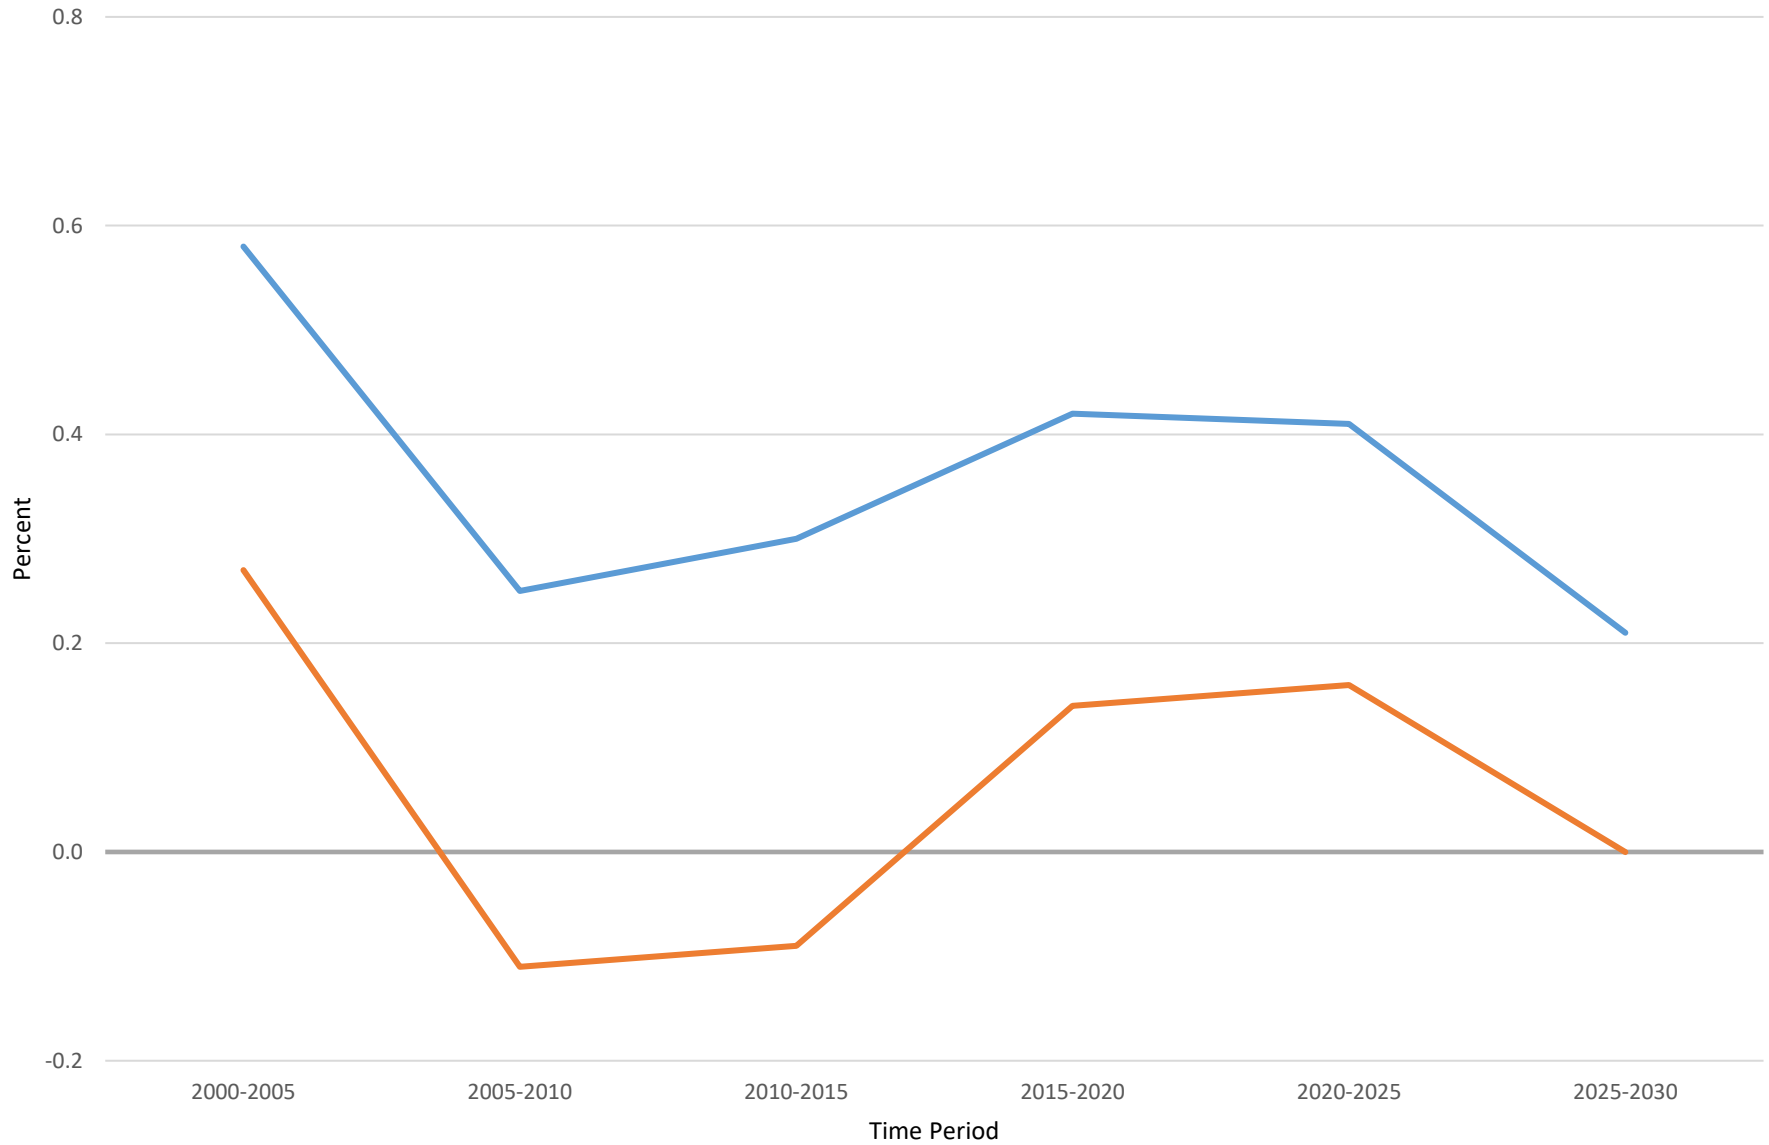

Greenland - Urban Growth Rate v. Total Population Growth Rate

Urban Growth Rate Total Population Growth Rate