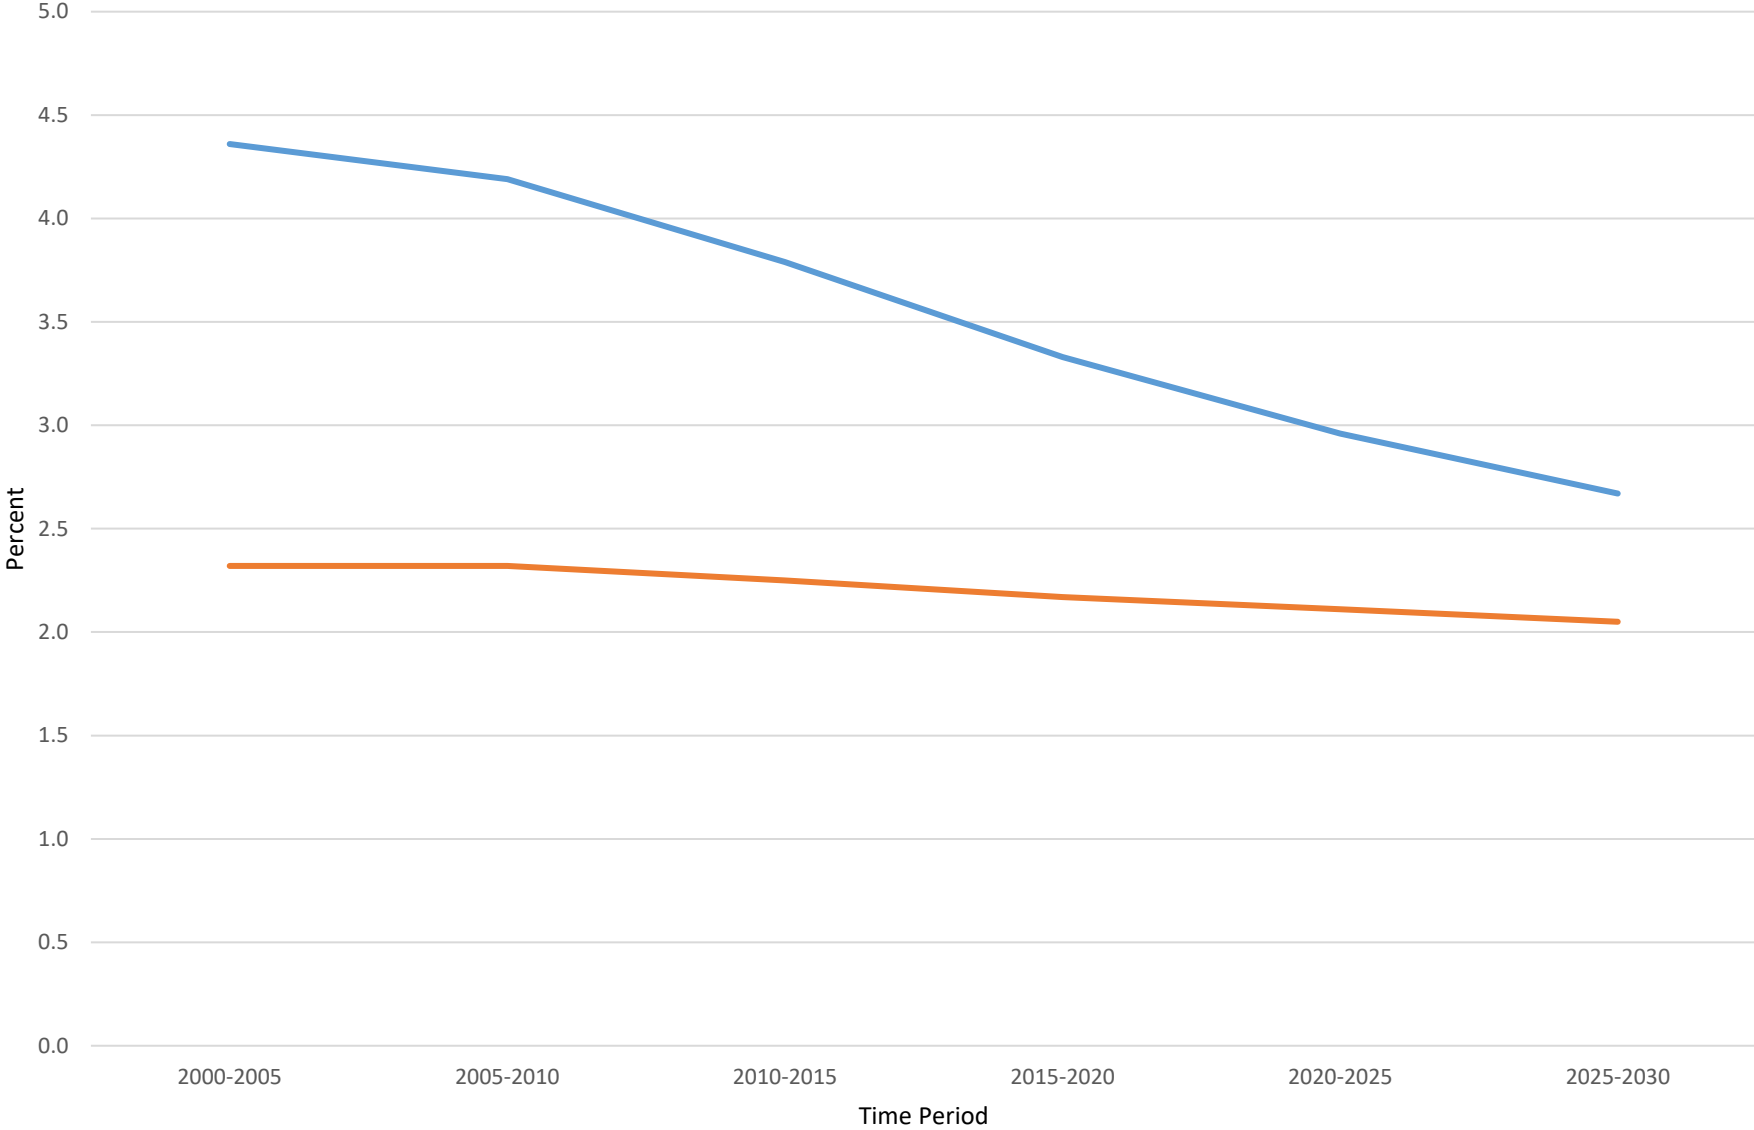

Sao Tome and Principe - Urban Growth Rate v. Total Population Growth Rate

— Urban Growth Rate — Total Population Growth Rate